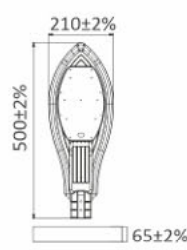

Street Light 50W

6500 lm 252mA 1263±5% Gr 130 lm/W

Street Light 100W

13000 lm 505mA 2156±5% Gr 130 lm/W

Street Light 150W

19500 lm 757mA 2875±5% Gr 130 lm/W

150W

100W