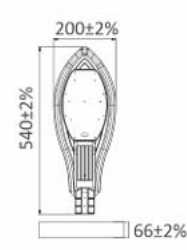

Street Light 50W

6500 lm 252mA 1263±5% Gr 130 lm/W

Street Light 100W

13000 lm 505mA 2156±5% Gr 130 lm/W

Street Light 150W

19500 lm 757mA 2875±5% Gr 130 lm/W

150W

100W