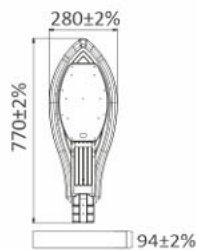

Street Light 50W

6500 lm 252mA 1263±5% Gr 130 lm/W

Street Light 100W

13000 lm 505mA 2156±5% Gr 130 lm/W

Street Light 150W

19500 lm 757mA 2875±5% Gr 130 lm/W

150W

100W