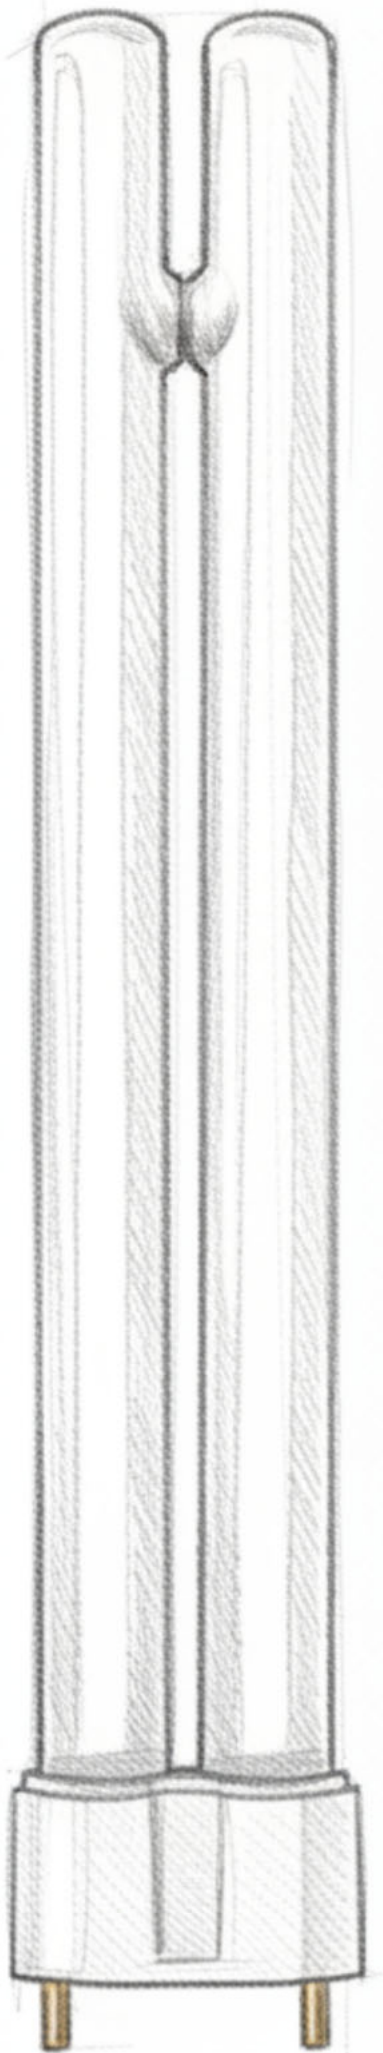

Under Ground Light 3W

Under Ground Light 7W

Under Ground Light 10W

3W

7W

10W

LED Linear

ال ای دی خطی